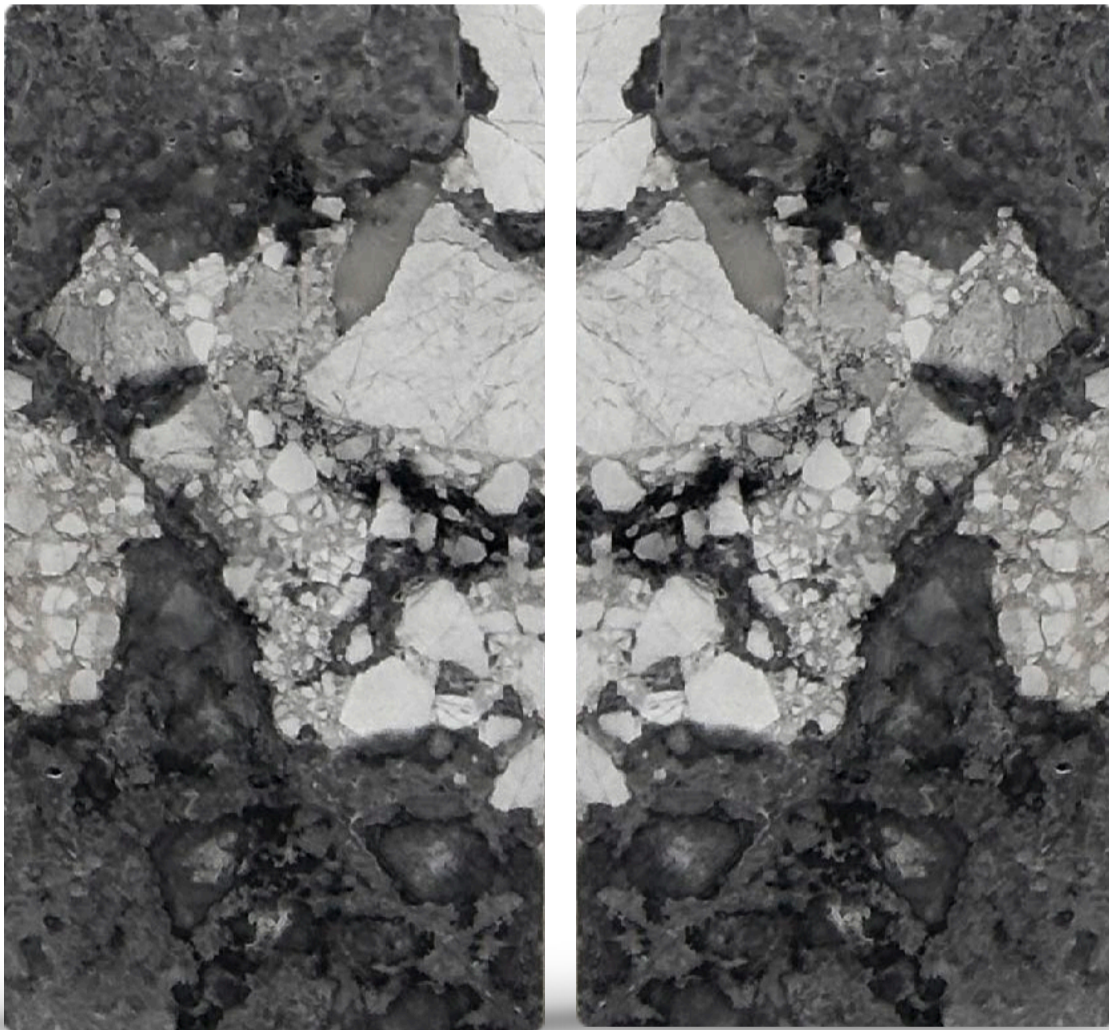

Thin Marble Lamina
Stone

Is it much thinner natural marble?

At Lamina Stone, we produce the most beautiful state of marble, the thinnest and most powerful technological state.

Thin Marble Lamina Stone

2 mm Layer ← ----- → 5 mm Marble

Weight
14 Kg/m²

125 x 250 cm

Thin Marble Lamina
Stone

Transparent, Book match.

Light, Strong,

LAMINA^{plus}STONE
lightweight & sheer stone panel

Thin Marble

Let's talk about Lamina Stone Thin Panel,
It solves the 6 basic problems of natural
marble in the market.