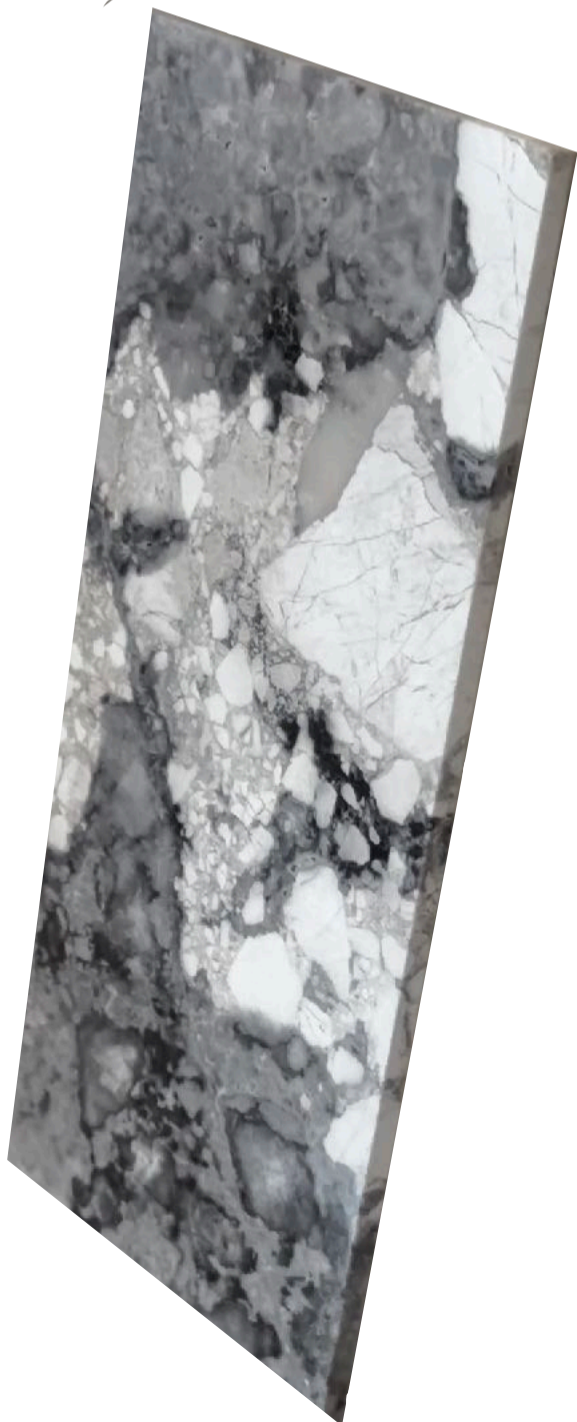

Thin Marble Lamina
Stone

Is it much thinner natural marble?

At Lamina Stone, we produce the most beautiful state of marble, the thinnest and most powerful technological state.

Thin Marble Lamina Stone

2 mm Layer ← ----- → 5 mm Marble

Weight
14 Kg/m²

125 x 250 cm

Thin Marble Lamina
Stone

Transparent, Book match.

Light, Strong,

LAMINA^{plus}STONE
lightweight & sheer stone panel

Thin Marble

Let's talk about Lamina Stone Thin Panel,
It solves the 6 basic problems of natural
marble in the market.

Lightweight, Strong
Safe Material
Ease of Application
Economical
Assembly
Freedom of Design
Shipping Costs

Thin Marble Lamina Stone

Carrara

Lilac

Blue Jean

Silver Travertine

Blue Jean

Travertine Vein Cut

Travertine Cross Cut

Thin Marble Lamina
Stone

250 cm

125 cm

Turn your walls into art with Lamina Stone panels

Thin Marble Panels
Real, Strong, Natural
5 mm Marble

125 cm

250 cm