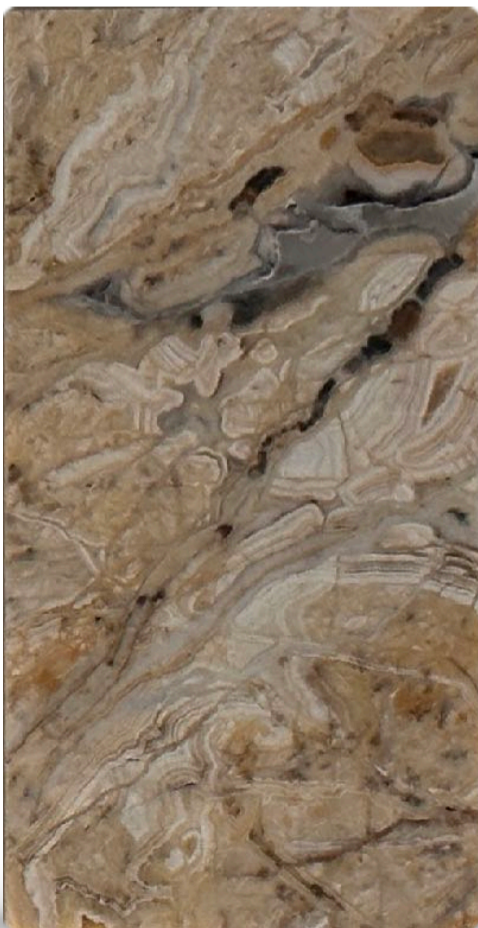

Weight
14 Kg/m²

125 x 250 cm

Thin Marble Lamina
Stone

Transparent, Book match.

Light, Strong,

LAMINA^{plus}STONE
lightweight & sheer stone panel

Thin Marble

Let's talk about Lamina Stone Thin Panel,
It solves the 6 basic problems of natural
marble in the market.

Lightweight, Strong
Safe Material
Ease of Application
Economical
Assembly
Freedom of Design
Shipping Costs

Thin Marble Lamina Stone

Carrara

Lilac

Blue Jean

Silver Travertine

Blue Jean

Travertine Vein Cut

Travertine Cross Cut

Thin Marble Lamina
Stone

250 cm

125 cm

Turn your walls into art with Lamina Stone panels

Thin Marble Panels
Real, Strong, Natural
5 mm Marble

125 cm

250 cm