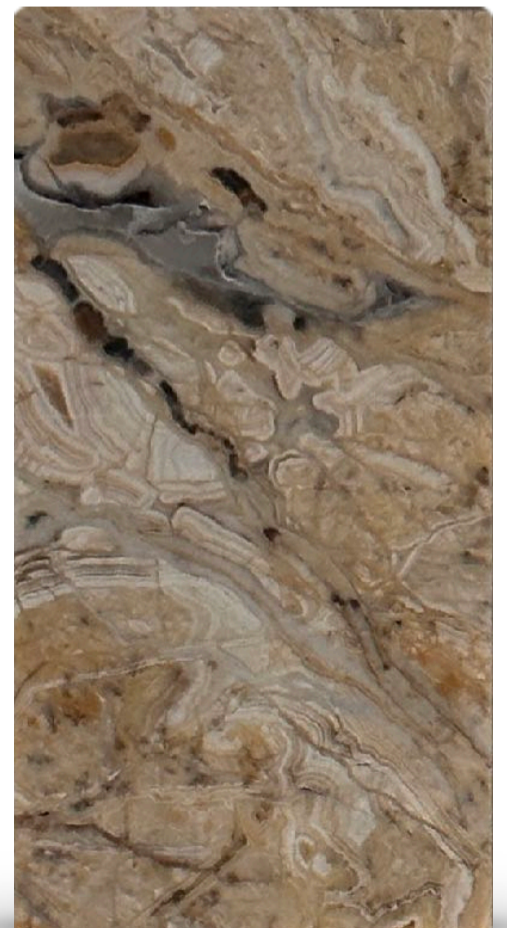

Weight
14 Kg/m²

125 x 250 cm

Thin Marble Lamina
Stone

Transparent, Book match.

Light, Strong,

LAMINA^{plus}STONE
lightweight & sheer stone panel

Thin Marble

Let's talk about Lamina Stone Thin Panel,
It solves the 6 basic problems of natural
marble in the market.

Lightweight, Strong
Safe Material
Ease of Application
Economical
Assembly
Freedom of Design
Shipping Costs

Thin Marble Lamina Stone

Carrara

Lilac

Blue Jean

Silver Travertine

Blue Jean

Travertine Vein Cut